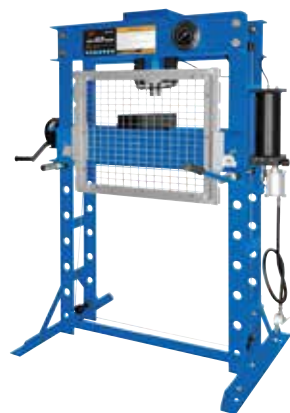

-*Kayla Oschmann, Associate Editor*

**FEATURES A BUILT-IN OVERPRESSURE SETTING FUNCTION**  
**Ascot Supply Corporation**

Automatic Inflator

**MADE FROM FORGED HIGH CARBON ALLOY STEEL**  
**Lang Tools**

6-Pc Pry Bar with Strike Cap Set, No. 853-6ST

**MOVABLE CYLINDER PROVIDES ADDED FLEXIBILITY**  
**ATD Tools**

50-Ton Shop Press with Guard, No. ATD-7457

**OFFERS FAST CLEANUP, CHANGEOVERS, AND CYCLE TIMES**

**3M Automotive Aftermarket**

Performance Spray Gun