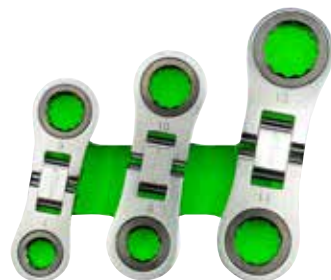

FOR ALL VEHICLE TYPES AND POWERTRAINS
Pico Technology
PicoScope 4425A Electric Vehicle Kit

PROVIDES 5 DEGREES OF SWING ARC
VIM Tools
Nano Flex Ratcheting Wrench Set, No. FPRW100